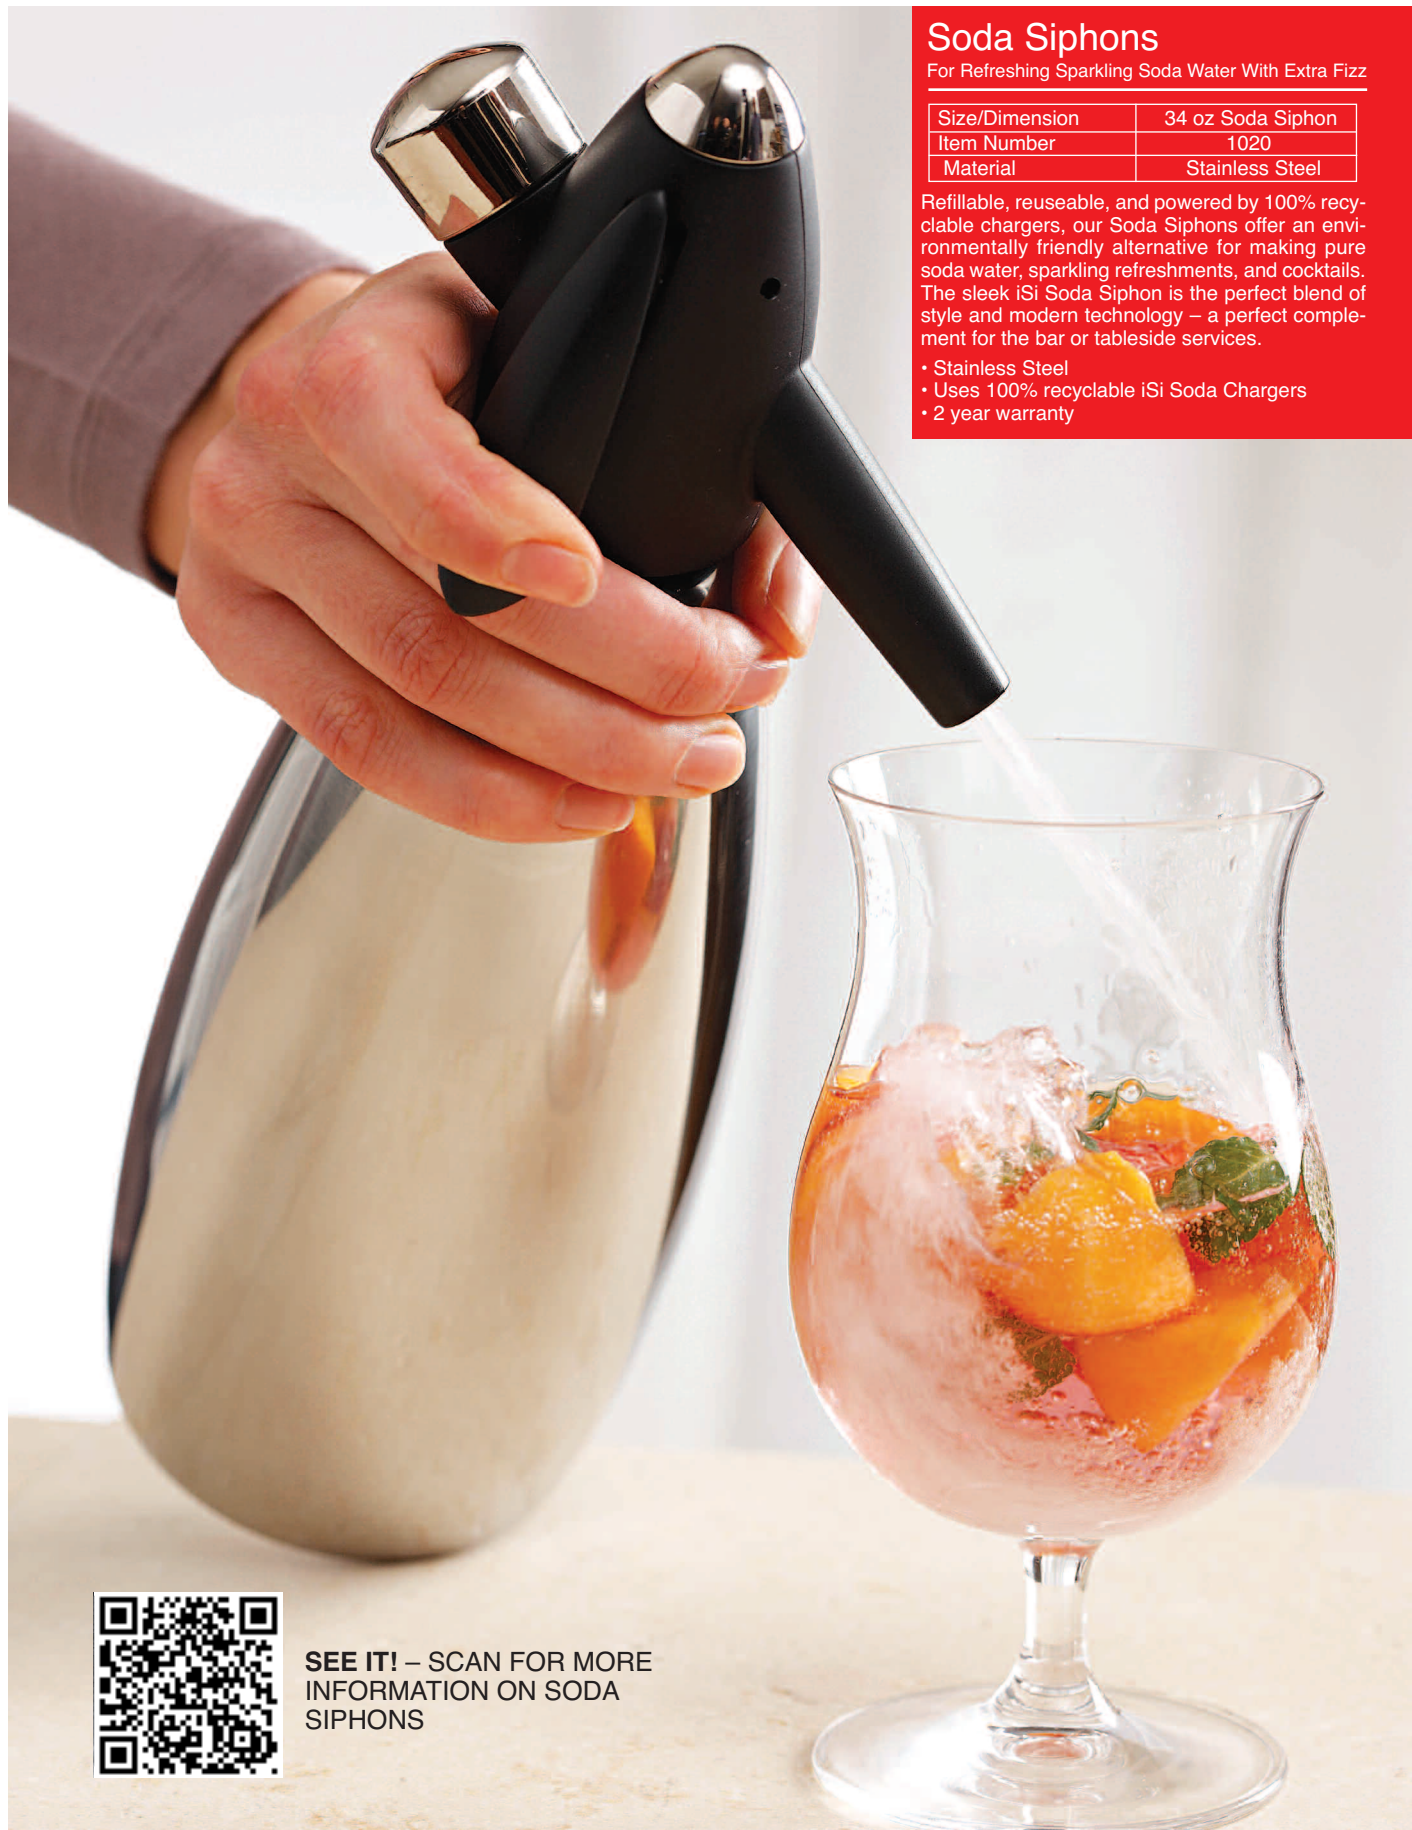

inspiring food.

Soda Siphons

For Refreshing Sparkling Soda Water With Extra Fizz

Size/Dimension	34 oz Soda Siphon
Item Number	1020
Material	Stainless Steel

Refillable, reuseable, and powered by 100% recyclable chargers, our Soda Siphons offer an environmentally friendly alternative for making pure soda water, sparkling refreshments, and cocktails. The sleek iSi Soda Siphon is the perfect blend of style and modern technology – a perfect complement for the bar or tableside services.

- Stainless Steel
- Uses 100% recyclable iSi Soda Chargers
- 2 year warranty

SEE IT! – SCAN FOR MORE
INFORMATION ON SODA
SIPHONS